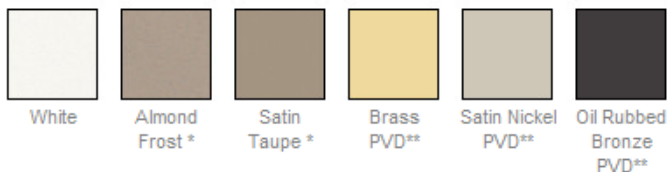

French and Patio Doors

Doors to complete your vision

Add the finishing touch to your home with French Doors and Patio Doors that provide the same durable, low-maintenance exterior as your Infinity windows. Two door brands are available for you to choose from, both impervious to the elements thanks to Ultrex® fiberglass exteriors. Integrity® Sliding Patio Doors and Swinging French Doors feature a natural wood interior and are available in bare wood or with a white semi-gloss finish. Sliding French Doors from Infinity are low-maintenance fiberglass on the exterior and interior and are available in Stone White or with a completely low-maintenance EverWood® stainable interior.

Hardware Colors

SLIDING FRENCH DOOR from INFINITY®

- Low-maintenance fiberglass or EverWood interior
- Multi-point locking
- Footbolt available for added security and venting
- Traditional French Appearance

- Natural wood interior or prefinished white
- Brass, White, or Almond Frost interior handle***
- Exterior door handle color matches door exterior
- Narrow profile

TOP-HUNG SCREEN

Our top-hung screens glide easy and won't get hung up on dirt or pebbles in the sill track.