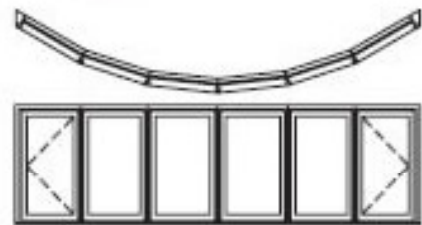

The "Elegant" Bow

The dramatic made simple

The Infinity® Bow offers an easy way to expand your views and open up a room. The gentle curve can be created with four, five or six wide assemblies of Casement windows. Head and seat boards are included in bare pine to allow for staining or painting to match your home's interior.

Bare pine head and seat boards allow for stain or paint to match the interior of your home.

Four Wide Casement Bow

Five Wide Casement Bow

Six Wide Casement Bow