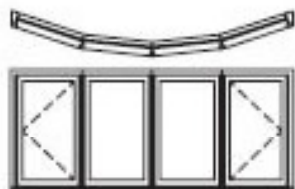

The "Elegant" Bow

The dramatic made simple

The Infinity® Bow offers an easy way to expand your views and open up a room. The gentle curve can be created with four, five or six wide assemblies of Casement windows. Head and seat boards are included in bare pine to allow for staining or painting to match your home's interior.

Bare pine head and seat boards allow for stain or paint to match the interior of your home.

Four Wide Casement Bow

Five Wide Casement Bow

Six Wide Casement Bow